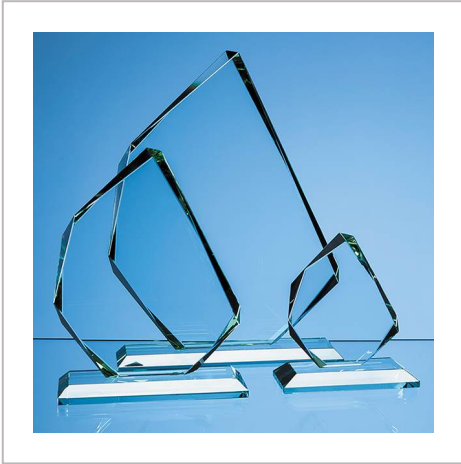

Jade Glass Facetted Ice Peak Award

18.5CM X 15.5CM X 15MM JADE GLASS FACETTED ICE PEAK
AWARD

METHOD	Engraved
PRINT AREA	H100, W80
MATERIAL	Glass
COLOURS	Jade
SIZE	H200, W150
AWARD PACKAGING	Foam Lined Boxes
WEIGHT	1.3KG
MOQ	1
CARTON QUANTITY	15
CARTON WEIGHT	20KG
CARTON DIMENSIONS	61cm x 46cm x 46cm