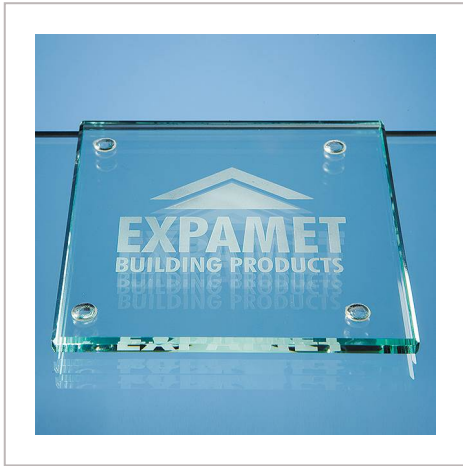

Jade Glass Square Coaster

10CM JADE GLASS SQUARE COASTER

METHOD	Engraved
PRINT AREA	H70, W70
MATERIAL	Glass
COLOURS	Jade
SIZE	H6, W100
AWARD PACKAGING	White Skillet Boxes
WEIGHT	1.3KG
MOQ	1
CARTON QUANTITY	15
CARTON WEIGHT	20KG
CARTON DIMENSIONS	61cm x 46cm x 46cm